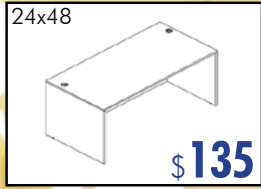

SUPERBUY \$289

LATERAL MULTI-STORAGE

SUPERBUY \$319

AFFORDABLE LAMINATES

BUILT TO ANSI/BIFMA STANDARDS & 'GREENGUARD CERTIFIED'

DESK SHELLS

*Add Pedestal as required (see below)

DESKS with Box/File Pedestal

24"x48" \$250
30"x60" \$285
30"x65" \$310
36"x71" \$330

L-STATIONS

Add Hutch with Closed Doors 72" \$269
66" \$219

STRAIGHT

60"x66" \$265
65"x71" \$300
71"x84" \$330

EXTENDED CORNER

65"x65" \$310
71"x71" \$330