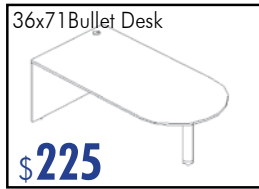

SUPERBUY \$289

LATERAL MULTI-STORAGE

SUPERBUY \$319

AFFORDABLE LAMINATES

BUILT TO ANSI/BIFMA STANDARDS & 'GREENGUARD CERTIFIED'

DESK SHELLS

*Add Pedestal as required (see below)

DESKS with Box/File Pedestal

24"x48" \$250
30"x60" \$285
30"x65" \$310
36"x71" \$330

L-STATIONS

Add Hutch with Closed Doors 72" \$269
66" \$219

STRAIGHT

60"x66" \$265
65"x71" \$300
71"x84" \$330

EXTENDED CORNER

65"x65" \$310
71"x71" \$330