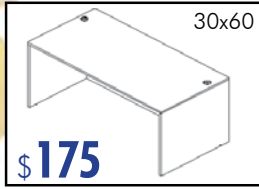

SUPERBUY \$289

LATERAL MULTI-STORAGE

SUPERBUY \$319

AFFORDABLE LAMINATES

BUILT TO ANSI/BIFMA STANDARDS & 'GREENGUARD CERTIFIED'

DESK SHELLS

*Add Pedestal as required (see below)

DESKS with Box/File Pedestal

24"x48" \$250
30"x60" \$285
30"x65" \$310
36"x71" \$330

L-STATIONS

Add Hutch with Closed Doors 72" \$269
66" \$219

STRAIGHT

60"x66" \$265
65"x71" \$300
71"x84" \$330

EXTENDED CORNER

65"x65" \$310
71"x71" \$330