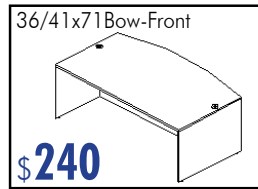

SUPERBUY \$289

LATERAL MULTI-STORAGE

SUPERBUY \$319

AFFORDABLE LAMINATES

BUILT TO ANSI/BIFMA STANDARDS & 'GREENGUARD CERTIFIED'

DESK SHELLS

*Add Pedestal as required (see below)

DESKS with Box/File Pedestal

24"x48" \$250
30"x60" \$285
30"x65" \$310
36"x71" \$330

L-STATIONS

Add Hutch with Closed Doors 72" \$269
66" \$219

STRAIGHT

60"x66" \$265
65"x71" \$300
71"x84" \$330

EXTENDED CORNER

65"x65" \$310
71"x71" \$330