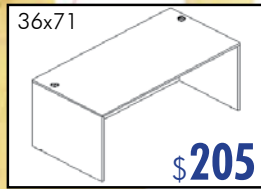

SUPERBUY \$289

LATERAL MULTI-STORAGE

SUPERBUY \$319

AFFORDABLE LAMINATES

BUILT TO ANSI/BIFMA STANDARDS & 'GREENGUARD CERTIFIED'

DESK SHELLS

*Add Pedestal as required (see below)

DESKS with Box/File Pedestal

24"x48" \$250
30"x60" \$285
30"x65" \$310
36"x71" \$330

L-STATIONS

Add Hutch with Closed Doors 72" \$269
66" \$219

STRAIGHT

60"x66" \$265
65"x71" \$300
71"x84" \$330

EXTENDED CORNER

65"x65" \$310
71"x71" \$330