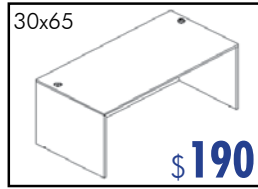

SUPERBUY \$289

LATERAL MULTI-STORAGE

SUPERBUY \$319

AFFORDABLE LAMINATES

BUILT TO ANSI/BIFMA STANDARDS & 'GREENGUARD CERTIFIED'

DESK SHELLS

*Add Pedestal as required (see below)

DESKS with Box/File Pedestal

24"x48" \$250
30"x60" \$285
30"x65" \$310
36"x71" \$330

L-STATIONS

Add Hutch with Closed Doors 72" \$269
66" \$219

STRAIGHT

60"x66" \$265
65"x71" \$300
71"x84" \$330

EXTENDED CORNER

65"x65" \$310
71"x71" \$330